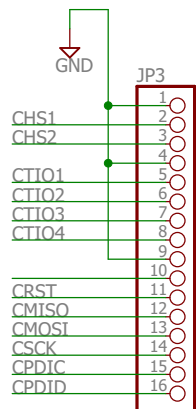

CW506 Advanced Breakout

TITLE: cw506_advbreak

Document Number:

REV:

Date: 06/06/2016 11:45 PM

Sheet: 1/2

CW506 Advanced Breakout

TITLE: cw506_advbreak	
Document Number:	REV:
Date: 06/06/2016 11:45 PM	Sheet: 2/2