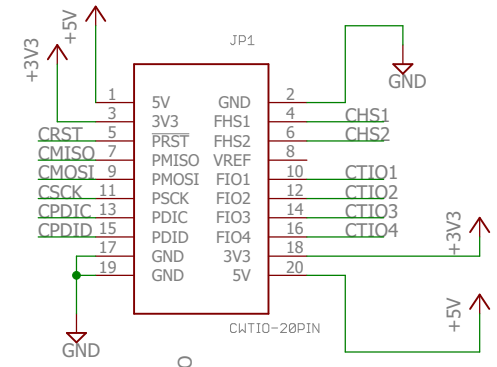

CW506 Advanced Breakout

TITLE: cw506_advbreak

Document Number:

REV:

Date: 06/06/2016 11:45 PM

Sheet: 1/2

CW506 Advanced Breakout

TITLE: cw506_advbreak	
Document Number:	REV:
Date: 06/06/2016 11:45 PM	Sheet: 2/2